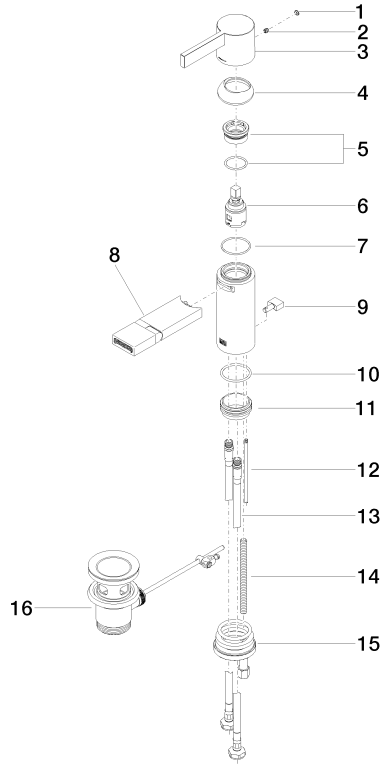

Single-lever bidet mixer with pop-up waste - Chrome

IMO

33 600 670

- 130mm projection
- fixed spout
- ball-joint pivotable through 30°
- rectangular, air-enriched flow
- height of mixer 188 mm
- height up to aerator 77 mm
- hole diameter 35 mm
- 2x screw-in M 10 x 1 pressure hose, leak-tested
- max. flow 7 l/min

	Chrome	33 600 670-00
	Brushed Platinum	33 600 670-06
	Platinum	33 600 670-08
	Brushed Durabronze (23kt Gold)	33 600 670-28
	Brushed Chrome	33 600 670-93
	Brushed Dark Platinum	33 600 670-99

33 600 670

mm [inches]

Flow rate chart

Trajectory diagram

Certificates

LGA\_19543.

33 600 670

### Spare parts list

No.	Item Number	Name	Quantity used	Delivery time
1	90 31 20 087 00-00	plug	1	10
2	90 31 11 030 00 90	pin	1	2
3	09 20 67 003-00	handle	1	10
4	09 28 30 019-00	cover	1	10
5	90 23 10 066 00 90	nut	1	2
6	90 15 05 042 00 90	cartridge	1	2
7	09 14 10 102 90	seal	1	2
8	90 28 22 246 00-00	spout	1	10
9	09 20 67 002-00	handle	1	10
10	09 14 10 119 90	seal	1	2
11	09 28 10 109-07	ring	1	30
12	09 31 09 080-00	pull-rod	1	10
13	04 30 04 104 00 90	hose	2	2
14	09 31 11 012 90	pin	1	2
15	04 30 11 085 88 90	fixing set	1	2
16	90 11 01 001 00-00	pop-up waste	1	10