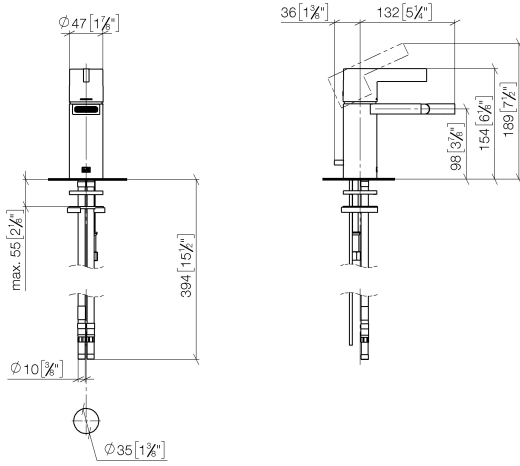

Single-lever bidet mixer with pop-up waste - Chrome

IMO

33 600 670

- 130mm projection
- fixed spout
- ball-joint pivotable through 30°
- rectangular, air-enriched flow
- height of mixer 188 mm
- height up to aerator 77 mm
- hole diameter 35 mm
- 2x screw-in M 10 x 1 pressure hose, leak-tested
- max. flow 7 l/min

	Chrome	33 600 670-00
	Brushed Platinum	33 600 670-06
	Platinum	33 600 670-08
	Brushed Durabronze (23kt Gold)	33 600 670-28
	Brushed Chrome	33 600 670-93
	Brushed Dark Platinum	33 600 670-99

33 600 670

mm [inches]

Flow rate chart

Trajectory diagram

Certificates

LGA\_19543.

33 600 670

### Spare parts list

No.	Item Number	Name	Quantity used	Delivery time
1	90 31 20 087 00-00	plug	1	10
2	90 31 11 030 00 90	pin	1	2
3	09 20 67 003-00	handle	1	10
4	09 28 30 019-00	cover	1	10
5	90 23 10 066 00 90	nut	1	2
6	90 15 05 042 00 90	cartridge	1	2
7	09 14 10 102 90	seal	1	2
8	90 28 22 246 00-00	spout	1	10
9	09 20 67 002-00	handle	1	10
10	09 14 10 119 90	seal	1	2
11	09 28 10 109-07	ring	1	30
12	09 31 09 080-00	pull-rod	1	10
13	04 30 04 104 00 90	hose	2	2
14	09 31 11 012 90	pin	1	2
15	04 30 11 085 88 90	fixing set	1	2
16	90 11 01 001 00-00	pop-up waste	1	10