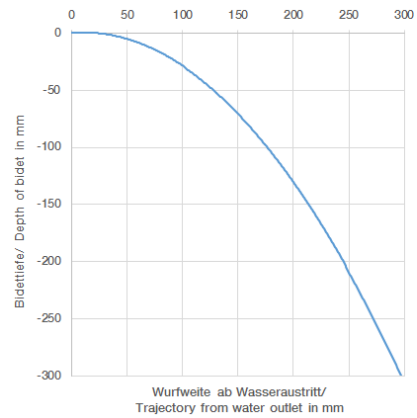

Trajectory diagram